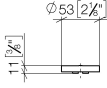

11 189 811

- with red & blue marking
- for two-hole basin mixer

	Durabronss (23kt Gold)	11 189 811-09
	Chrome	11 189 811-00
	Brushed Platinum	11 189 811-06
	Platinum	11 189 811-08
	Dark Chrome	11 189 811-19
	Brushed Durabronss (23kt Gold)	11 189 811-28
	Brushed Dark Platinum	11 189 811-99

CYO Handle insert red & blue - Durabronz (23kt Gold)

CYO

11 189 811

mm [inches]

CYO Handle insert red & blue - Durabronz (23kt Gold)

CYO

11 189 811

11 189 811