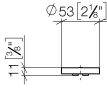

CYO Handle insert red & blue - Brushed Durabronss (23kt Gold)

CYO

11 189 811

- with red & blue marking
- for two-hole basin mixer

	Brushed Durabronss (23kt Gold)	11 189 811-28
	Chrome	11 189 811-00
	Brushed Platinum	11 189 811-06
	Platinum	11 189 811-08
	Durabronss (23kt Gold)	11 189 811-09
	Dark Chrome	11 189 811-19
	Brushed Dark Platinum	11 189 811-99

CYO Handle insert red & blue - Brushed Durabronz (23kt Gold)

CYO

11 189 811

mm [inches]

CYO Handle insert red & blue - Brushed Durabronz (23kt Gold)

CYO

11 189 811

11 189 811