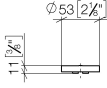

11 189 811

- with red & blue marking
- for two-hole basin mixer

	Brushed Dark Platinum	11 189 811-99
	Chrome	11 189 811-00
	Brushed Platinum	11 189 811-06
	Platinum	11 189 811-08
	Durabress (23kt Gold)	11 189 811-09
	Dark Chrome	11 189 811-19
	Brushed Durabress (23kt Gold)	11 189 811-28

# CYO Handle insert red & blue - Brushed Dark Platinum

CYO

11 189 811

mm [inches]