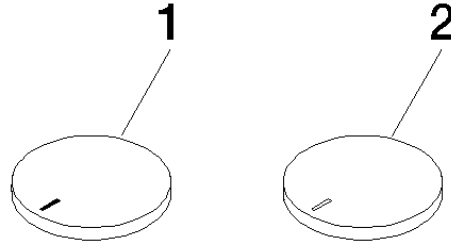

11 283 811

- with hot / cold marking
- for three-hole basin mixers and five-hole bath mixers

	Chrome	11 283 811-00
	Brushed Platinum	11 283 811-06
	Platinum	11 283 811-08
	Durabross (23kt Gold)	11 283 811-09
	Dark Chrome	11 283 811-19
	Brushed Durabross (23kt Gold)	11 283 811-28
	Brushed Champagne (22kt Gold)	11 283 811-46
	Champagne (22kt Gold)	11 283 811-47
	Brushed Dark Platinum	11 283 811-99

## CYO Handle insert set hot & cold - Chrome

---

CYO

11 283 811

11 283 811

Parts for other finishes can be found here: Brushed  
Platinum

Spare parts list

No.	Item Number	Name	Quantity used	Delivery time
1	11 183 811-00	CYO Handle insert hot - Chrome	1	10
2	11 184 811-00	CYO Handle insert cold - Chrome	1	10