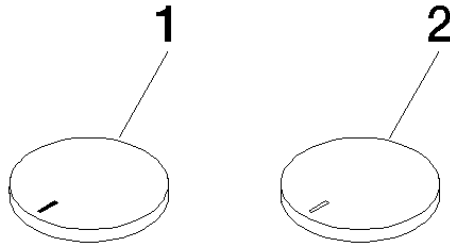

11 283 811

- with hot / cold marking
- for three-hole basin mixers and five-hole bath mixers

	Durabron (23kt Gold)	11 283 811-09
	Chrome	11 283 811-00
	Brushed Platinum	11 283 811-06
	Platinum	11 283 811-08
	Dark Chrome	11 283 811-19
	Brushed Durabron (23kt Gold)	11 283 811-28
	Brushed Champagne (22kt Gold)	11 283 811-46
	Champagne (22kt Gold)	11 283 811-47
	Brushed Dark Platinum	11 283 811-99

CYO Handle insert set hot & cold - Durabronz (23kt Gold)

CYO

11 283 811

11 283 811

Product version from 7/1/2023

Parts for other
finishes can be found
here: Chrome

CYO Handle insert set hot & cold - Durabron (23kt Gold)