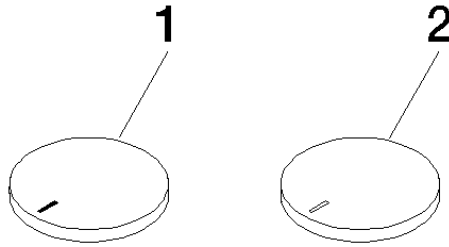

11 283 811

- with hot / cold marking
- for three-hole basin mixers and five-hole bath mixers

	Champagne (22kt Gold)	11 283 811-47
	Chrome	11 283 811-00
	Brushed Platinum	11 283 811-06
	Platinum	11 283 811-08
	Durabress (23kt Gold)	11 283 811-09
	Dark Chrome	11 283 811-19
	Brushed Durabress (23kt Gold)	11 283 811-28
	Brushed Champagne (22kt Gold)	11 283 811-46
	Brushed Dark Platinum	11 283 811-99

CYO Handle insert set hot & cold - Champagne (22kt Gold)

CYO

11 283 811

11 283 811

Product version from 7/1/2023

Parts for other
finishes can be found
here: [Chrome](#)

CYO Handle insert set hot & cold - Champagne (22kt Gold)