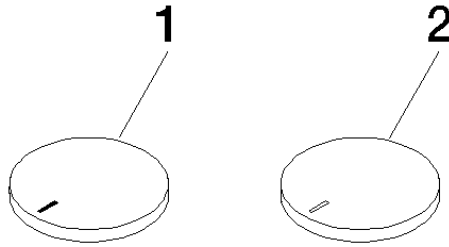

11 283 811

- with hot / cold marking
- for three-hole basin mixers and five-hole bath mixers

	Brushed Dark Platinum	11 283 811-99
	Chrome	11 283 811-00
	Brushed Platinum	11 283 811-06
	Platinum	11 283 811-08
	Durabress (23kt Gold)	11 283 811-09
	Dark Chrome	11 283 811-19
	Brushed Durabress (23kt Gold)	11 283 811-28
	Brushed Champagne (22kt Gold)	11 283 811-46
	Champagne (22kt Gold)	11 283 811-47

CYO Handle insert set hot & cold - Brushed Dark Platinum

CYO

11 283 811

11 283 811

Product version from 7/1/2023

Parts for other
finishes can be found
here: [Chrome](#)

CYO Handle insert set hot & cold - Brushed Dark Platinum

CYO

11 283 811

Spare parts list

Product version from 7/1/2023

No.	Item Number	Name	Quantity used	Delivery time
	11 183 811-99	CYO Handle insert hot - Brushed Dark Platinum	2	30