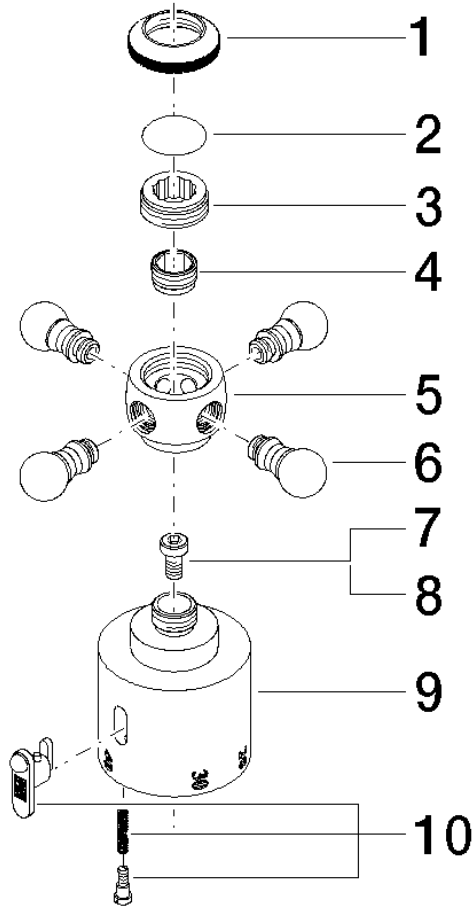

# MADISON Temperature control handle - Platinum

MADISON

11 420 360

	Platinum	11 420 360-08
	Chrome	11 420 360-00
	Brushed Platinum	11 420 360-06
	Durabass (23kt Gold)	11 420 360-09
	Brushed Durabass (23kt Gold)	11 420 360-28
		11 420 360-39
		11 420 360-43
	Brushed Dark Platinum	11 420 360-99

## MADISON Temperature control handle - Platinum

---

MADISON

11 420 360

11 420 360

11 420 360

Parts for other finishes can be found here: [Chrome](#)

# MADISON Temperature control handle - Platinum

MADISON

11 420 360

## Spare parts list

No.	Item Number	Name	Quantity used	Delivery time
	09 20 36 005-08	handle	11	40