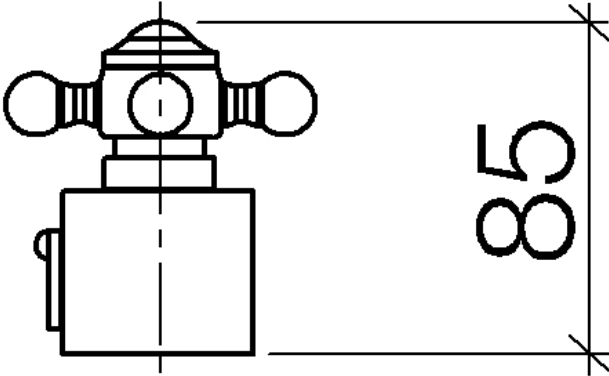

# MADISON Temperature control handle - Platinum

MADISON

11 420 360

	Platinum	11 420 360-08
	Chrome	11 420 360-00
	Brushed Platinum	11 420 360-06
	Durabass (23kt Gold)	11 420 360-09
	Brushed Durabass (23kt Gold)	11 420 360-28
		11 420 360-39
		11 420 360-43
	Brushed Dark Platinum	11 420 360-99

## MADISON Temperature control handle - Platinum

---

MADISON

11 420 360

11 420 360

11 420 360

Parts for other finishes can be found here: [Chrome](#)

# MADISON Temperature control handle - Platinum

MADISON

11 420 360