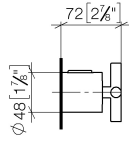

TARA Regulator handle - Brushed Bronze

11 431 892

TARA Regulator handle - Brushed Bronze

11 431 892

mm [inches]

TARA Regulator handle - Brushed Bronze

11 431 892

Parts for other
finishes can be found
here: [Chrome](#)