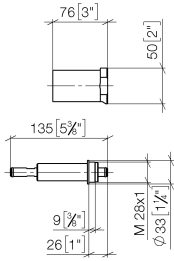

Extension 25 mm -

12 179 970 90

Extension 25 mm -

12 179 970 90

for wall mounting 35 003 970 90

Can only be combined with exposed trim parts 36
804 661-FF.

Extension 25 mm -

12 179 970 90

mm [inches]

Extension 25 mm -

12 179 970 90

Extension 25 mm -

12 179 970 90

Spare parts list

No.	Item Number	Name	Quantity used	Delivery time
	09 21 02 129 90	sleeve	4	60