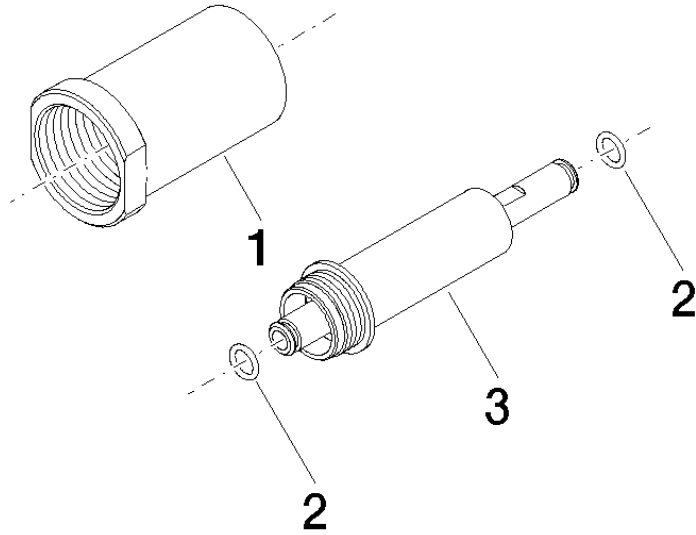

Extension 25 mm -

12 179 970 90

Extension 25 mm -

12 179 970 90

for wall mounting 35 003 970 90

Can only be combined with exposed trim parts 36
804 661-FF.

Extension 25 mm -

12 179 970 90

mm [inches]

Extension 25 mm -

12 179 970 90

Extension 25 mm -

12 179 970 90

Spare parts list

No.	Item Number	Name	Quantity used	Delivery time
	09 21 02 129 90	sleeve	4	60