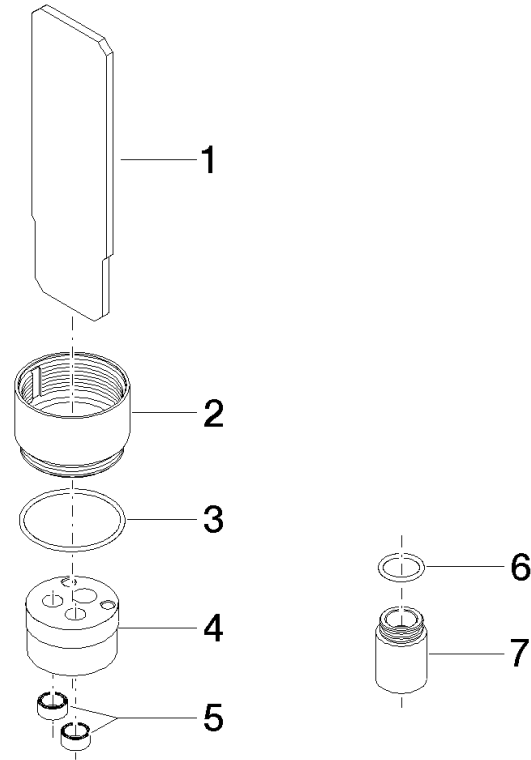

## Extension 25 mm -

---

12 190 970 90 Product version from 7/11/2019

- up to 25 mm: 1 x 12 190 970 90
- 26 mm - 50 mm: 2 x 12 190 970 90

for concealed single-lever shower and bath mixer 36  
02X SSS-FF

## Extension 25 mm -

12 190 970 90 Product version from 7/11/2019

mm [inches]

**Extension 25 mm -**

12 190 970 90 Product version from 7/11/2019

**Spare parts list**

No.	Item Number	Name	Quantity used	Delivery time
1	09 30 09 075 90	key	1	2
2	09 17 01 191 90	sleeve	1	2
3	09 14 10 210 90	seal	1	2
4	09 30 11 186 90	disc	1	2
5	09 14 03 160 90	seal	2	2
6	09 14 10 047 90	seal	1	2
7	09 17 01 192 90	sleeve	1	2