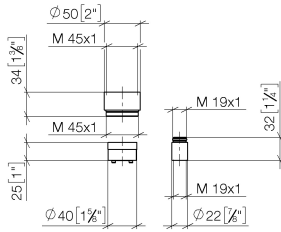

## Extension 25 mm -

---

12 190 970 90 Product version from 7/11/2019

- up to 25 mm: 1 x 12 190 970 90
- 26 mm - 50 mm: 2 x 12 190 970 90

for concealed single-lever shower and bath mixer 36  
02X SSS-FF

## Extension 25 mm -

12 190 970 90 Product version from 7/11/2019

mm [inches]

**Extension 25 mm -**

12 190 970 90 Product version from 7/11/2019

**Spare parts list**

No.	Item Number	Name	Quantity used	Delivery time
1	09 30 09 075 90	key	1	2
2	09 17 01 191 90	sleeve	1	2
3	09 14 10 210 90	seal	1	2
4	09 30 11 186 90	disc	1	2
5	09 14 03 160 90	seal	2	2
6	09 14 10 047 90	seal	1	2
7	09 17 01 192 90	sleeve	1	2