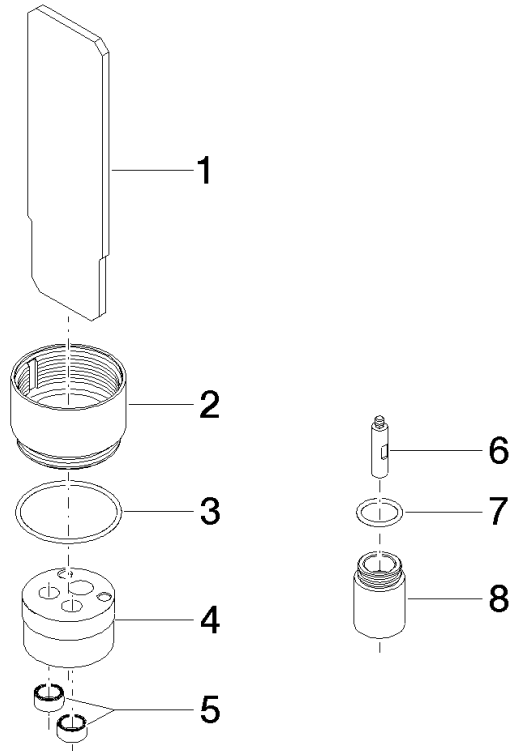

Extension 25 mm -

12 191 970 90 Product version from 7/11/2019

- up to 25 mm: 1 x 12 191 970 90
- 26 mm - 50 mm: 2 x 12 191 970 90

for concealed single-lever shower and bath mixer 36
12X SSS-FF

Extension 25 mm -

12 191 970 90 Product version from 7/11/2019

mm [inches]

Extension 25 mm -

12 191 970 90 Product version from 7/11/2019

Spare parts list

No.	Item Number	Name	Quantity used	Delivery time
1	09 30 09 075 90	key	1	2
2	09 17 01 191 90	sleeve	1	2
3	09 14 10 210 90	seal	1	2
4	09 30 11 186 90	disc	1	2
5	09 14 03 160 90	seal	2	2
6	09 31 11 207 90	bar	1	2
7	09 14 10 047 90	seal	1	2
8	09 17 01 192 90	sleeve	1	2