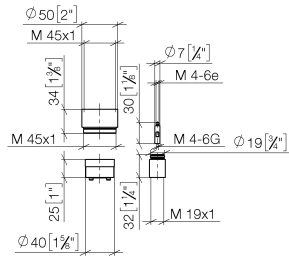

Extension 25 mm -

12 191 970 90 Product version from 7/11/2019

- up to 25 mm: 1 x 12 191 970 90
- 26 mm - 50 mm: 2 x 12 191 970 90

for concealed single-lever shower and bath mixer 36
12X SSS-FF

Extension 25 mm -

12 191 970 90 Product version from 7/11/2019

mm [inches]

Extension 25 mm -

12 191 970 90 Product version from 7/11/2019

Spare parts list

No.	Item Number	Name	Quantity used	Delivery time
1	09 30 09 075 90	key	1	2
2	09 17 01 191 90	sleeve	1	2
3	09 14 10 210 90	seal	1	2
4	09 30 11 186 90	disc	1	2
5	09 14 03 160 90	seal	2	2
6	09 31 11 207 90	bar	1	2
7	09 14 10 047 90	seal	1	2
8	09 17 01 192 90	sleeve	1	2