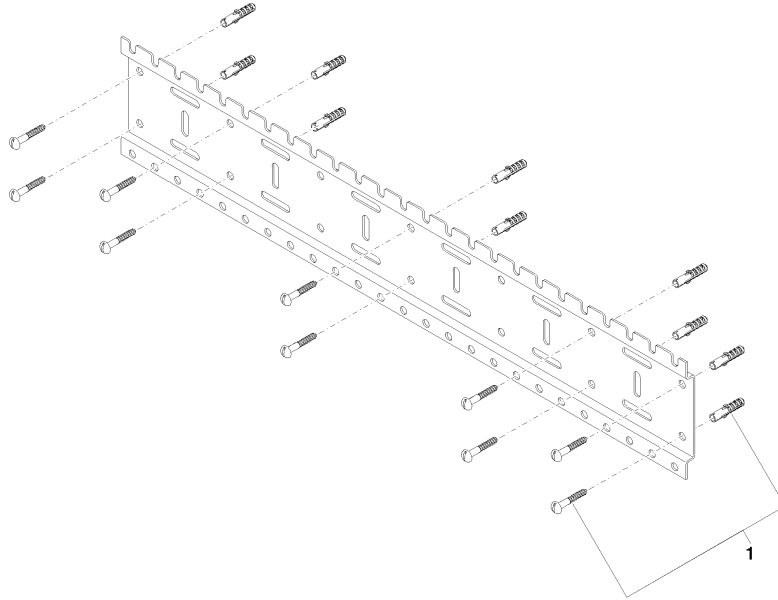

## xGRID Installation track 750 mm -

---

12 315 970 90

- width 750mm
- height 135 mm
- depth 12 mm
- retaining screws and plugs

More information about the xGRID installation track can be found in the planning appendix to the SYMETRICS brochure.

# xGRID Installation track 750 mm -

---

12 315 970 90

mm [inches]

**xGRID Installation track 750 mm -**

12 315 970 90

**Spare parts list**

No.	Item Number	Name	Quantity used	Delivery time
1	04 30 31 024 01 90	fixing set	1	2