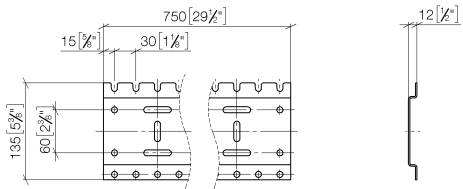

## xGRID Installation track 750 mm -

---

12 315 970 90

- width 750mm
- height 135 mm
- depth 12 mm
- retaining screws and plugs

More information about the xGRID installation track can be found in the planning appendix to the SYMETRICS brochure.

# xGRID Installation track 750 mm -

---

12 315 970 90

mm [inches]

**xGRID Installation track 750 mm -**

12 315 970 90

**Spare parts list**

No.	Item Number	Name	Quantity used	Delivery time
1	04 30 31 024 01 90	fixing set	1	2