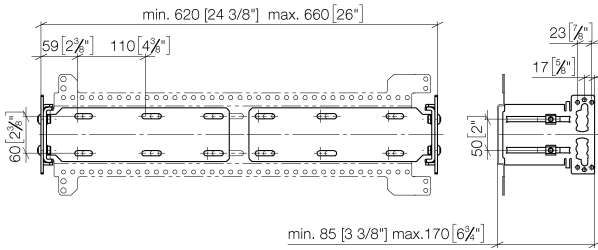

xGRID Attachment set for integrating in the dry wall construction -

12 340 970 90

- width 135mm
- height 135 mm
- depth 33 mm
- variable across the range

More about integrating xGRID in the dry wall construction can be found in the Shower Book brochure

xGRID Attachment set for integrating in the dry wall construction -

12 340 970 90

mm [inches]
1.5

xGRID Attachment set for integrating in the dry wall construction -

12 340 970 90

xGRID Attachment set for integrating in the dry wall construction -