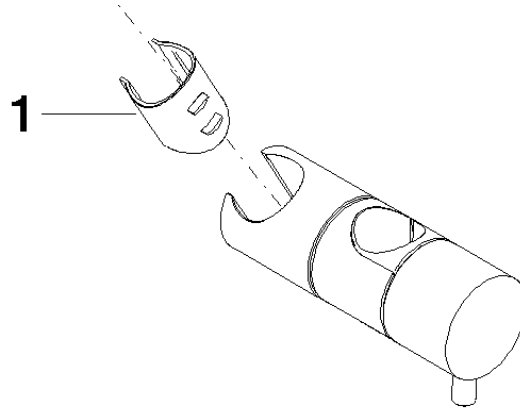

12 570 970

• for pipe diameter 23.5 mm

Fits: IMO, LULU, MADISON, MEM, TARA,
CL.1, LISSÉ, VAIA, META, CYO

	Platinum	12 570 970-08
	Chrome	12 570 970-00
	Brushed Platinum	12 570 970-06
	Dark Chrome	12 570 970-19
	Light Gold	12 570 970-26
	Brushed Light Gold	12 570 970-27
	Brushed Durabronze (23kt Gold)	12 570 970-28
	Matte Black	12 570 970-33
	Brushed Bronze	12 570 970-42
	Brushed Champagne (22kt Gold)	12 570 970-46
	Champagne (22kt Gold)	12 570 970-47
	Brushed Chrome	12 570 970-93
	Brushed Dark Platinum	12 570 970-99

12 570 970

mm [inches]

12 570 970

Parts for other
finishes can be found
here: [Chrome](#)

Spare parts list

No.	Item Number	Name	Quantity used	Delivery time
1	09 12 12 217 90	sleeve	1	2