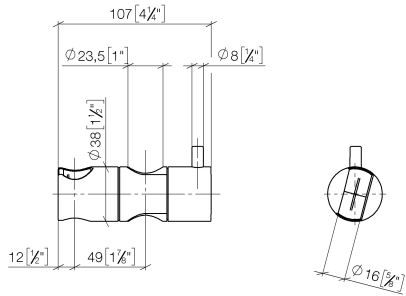

Slide unit - Brushed Durabronze (23kt Gold)

IMO

12 570 970

• for pipe diameter 23.5 mm

Fits: IMO, LULU, MADISON, MEM, TARA,
CL.1, LISSÉ, VAIA, META, CYO

	Brushed Durabronze (23kt Gold)	12 570 970-28
	Chrome	12 570 970-00
	Brushed Platinum	12 570 970-06
	Platinum	12 570 970-08
	Dark Chrome	12 570 970-19
	Light Gold	12 570 970-26
	Brushed Light Gold	12 570 970-27
	Matte Black	12 570 970-33
	Brushed Bronze	12 570 970-42
	Brushed Champagne (22kt Gold)	12 570 970-46
	Champagne (22kt Gold)	12 570 970-47
	Brushed Chrome	12 570 970-93
	Brushed Dark Platinum	12 570 970-99

12 570 970

mm [inches]

12 570 970

Parts for other finishes can be found here: [Chrome](#)

Spare parts list

No.	Item Number	Name	Quantity used	Delivery time
1	09 12 12 217 90	sleeve	1	2