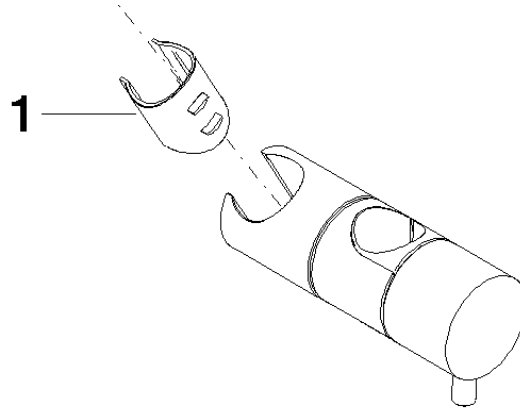

Slide unit - Brushed Durabronze (23kt Gold)

IMO

12 570 970

• for pipe diameter 23.5 mm

Fits: IMO, LULU, MADISON, MEM, TARA,
CL.1, LISSÉ, VAIA, META, CYO

	Brushed Durabronze (23kt Gold)	12 570 970-28
	Chrome	12 570 970-00
	Brushed Platinum	12 570 970-06
	Platinum	12 570 970-08
	Dark Chrome	12 570 970-19
	Light Gold	12 570 970-26
	Brushed Light Gold	12 570 970-27
	Matte Black	12 570 970-33
	Brushed Bronze	12 570 970-42
	Brushed Champagne (22kt Gold)	12 570 970-46
	Champagne (22kt Gold)	12 570 970-47
	Brushed Chrome	12 570 970-93
	Brushed Dark Platinum	12 570 970-99

12 570 970

mm [inches]

12 570 970

Parts for other finishes can be found here: [Chrome](#)

Spare parts list

No.	Item Number	Name	Quantity used	Delivery time
1	09 12 12 217 90	sleeve	1	2