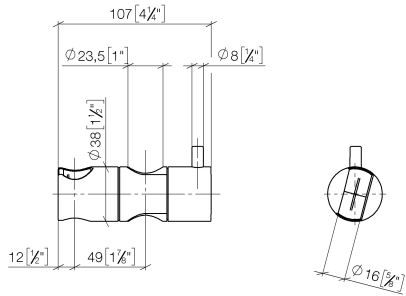

12 570 970

- for pipe diameter 23.5 mm

Fits: IMO, LULU, MADISON, MEM, TARA,
CL.1, LISSÉ, VAIA, META, CYO

	Matte Black	12 570 970-33
	Chrome	12 570 970-00
	Brushed Platinum	12 570 970-06
	Platinum	12 570 970-08
	Dark Chrome	12 570 970-19
	Light Gold	12 570 970-26
	Brushed Light Gold	12 570 970-27
	Brushed Durabronze (23kt Gold)	12 570 970-28
	Brushed Bronze	12 570 970-42
	Brushed Champagne (22kt Gold)	12 570 970-46
	Champagne (22kt Gold)	12 570 970-47
	Brushed Chrome	12 570 970-93
	Brushed Dark Platinum	12 570 970-99

12 570 970

mm [inches]

12 570 970

Parts for other
finishes can be found
here: [Chrome](#)

Spare parts list

No.	Item Number	Name	Quantity used	Delivery time
1	09 12 12 217 90	sleeve	1	2