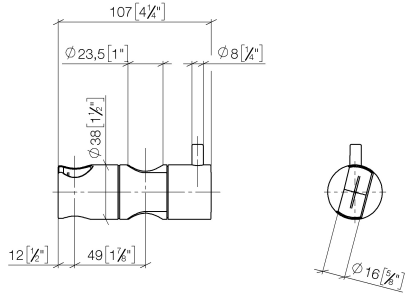

12 570 970

- for pipe diameter 23.5 mm

Fits: IMO, LULU, MADISON, MEM, TARA,
CL.1, LISSÉ, VAIA, META, CYO

	Brushed Bronze	12 570 970-42
	Chrome	12 570 970-00
	Brushed Platinum	12 570 970-06
	Platinum	12 570 970-08
	Dark Chrome	12 570 970-19
	Light Gold	12 570 970-26
	Brushed Light Gold	12 570 970-27
	Brushed Durabronze (23kt Gold)	12 570 970-28
	Matte Black	12 570 970-33
	Brushed Champagne (22kt Gold)	12 570 970-46
	Champagne (22kt Gold)	12 570 970-47
	Brushed Chrome	12 570 970-93
	Brushed Dark Platinum	12 570 970-99

12 570 970

mm [inches]

12 570 970

Parts for other finishes can be found here: [Chrome](#)

Spare parts list

No.	Item Number	Name	Quantity used	Delivery time
1	09 12 12 217 90	sleeve	1	2