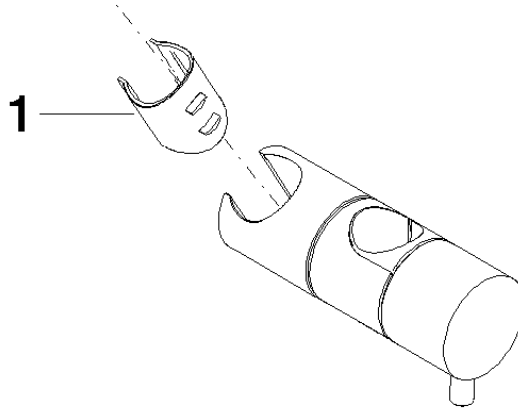

**Slide unit - Brushed Champagne (22kt Gold)**

IMO

12 570 970

• for pipe diameter 23.5 mm

Fits: IMO, LULU, MADISON, MEM, TARA,  
CL.1, LISSÉ, VAIA, META, CYO

	Brushed Champagne (22kt Gold)	12 570 970-46
	Chrome	12 570 970-00
	Brushed Platinum	12 570 970-06
	Platinum	12 570 970-08
	Dark Chrome	12 570 970-19
	Light Gold	12 570 970-26
	Brushed Light Gold	12 570 970-27
	Brushed Durabrass (23kt Gold)	12 570 970-28
	Matte Black	12 570 970-33
	Brushed Bronze	12 570 970-42
	Champagne (22kt Gold)	12 570 970-47
	Brushed Chrome	12 570 970-93
	Brushed Dark Platinum	12 570 970-99

12 570 970

mm [inches]

12 570 970

Parts for other finishes can be found here: [Chrome](#)

### Spare parts list

No.	Item Number	Name	Quantity used	Delivery time
1	09 12 12 217 90	sleeve	1	2