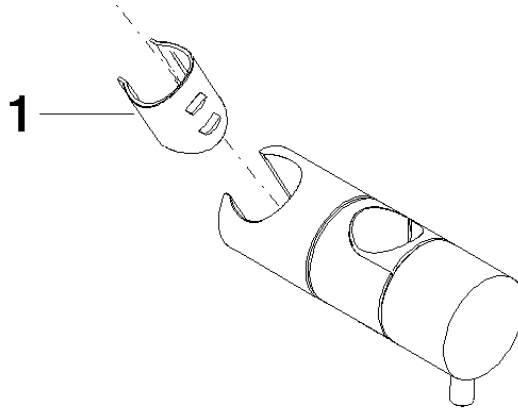

12 570 970

• for pipe diameter 23.5 mm

Fits: IMO, LULU, MADISON, MEM, TARA,
CL.1, LISSÉ, VAIA, META, CYO

	Champagne (22kt Gold)	12 570 970-47
	Chrome	12 570 970-00
	Brushed Platinum	12 570 970-06
	Platinum	12 570 970-08
	Dark Chrome	12 570 970-19
	Light Gold	12 570 970-26
	Brushed Light Gold	12 570 970-27
	Brushed Durabronze (23kt Gold)	12 570 970-28
	Matte Black	12 570 970-33
	Brushed Bronze	12 570 970-42
	Brushed Champagne (22kt Gold)	12 570 970-46
	Brushed Chrome	12 570 970-93
	Brushed Dark Platinum	12 570 970-99

12 570 970

mm [inches]

12 570 970

Parts for other finishes can be found here: [Chrome](#)

Spare parts list

No.	Item Number	Name	Quantity used	Delivery time
1	09 12 12 217 90	sleeve	1	2