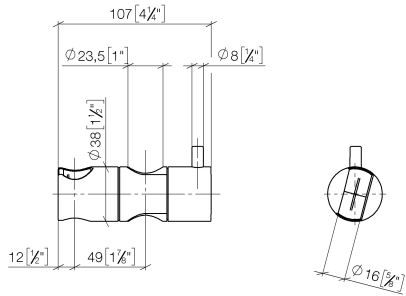

12 570 970

• for pipe diameter 23.5 mm

Fits: IMO, LULU, MADISON, MEM, TARA,
CL.1, LISSÉ, VAIA, META, CYO

	Champagne (22kt Gold)	12 570 970-47
	Chrome	12 570 970-00
	Brushed Platinum	12 570 970-06
	Platinum	12 570 970-08
	Dark Chrome	12 570 970-19
	Light Gold	12 570 970-26
	Brushed Light Gold	12 570 970-27
	Brushed Durabronze (23kt Gold)	12 570 970-28
	Matte Black	12 570 970-33
	Brushed Bronze	12 570 970-42
	Brushed Champagne (22kt Gold)	12 570 970-46
	Brushed Chrome	12 570 970-93
	Brushed Dark Platinum	12 570 970-99

12 570 970

mm [inches]

12 570 970

Parts for other finishes can be found here: [Chrome](#)

Spare parts list

No.	Item Number	Name	Quantity used	Delivery time
1	09 12 12 217 90	sleeve	1	2