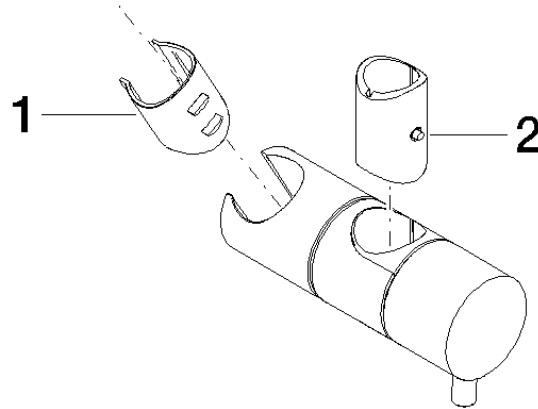

12 580 970

• for pipe diameter 18 mm

Fits: IMO, LULU, MADISON, MEM, TARA,
CL.1, LISSÉ, VAIA, META, CYO

	Platinum	12 580 970-08
	Chrome	12 580 970-00
	Brushed Platinum	12 580 970-06
	Durabress (23kt Gold)	12 580 970-09
	Dark Chrome	12 580 970-19
	Light Gold	12 580 970-26
	Brushed Light Gold	12 580 970-27
	Brushed Durabress (23kt Gold)	12 580 970-28
	Matte Black	12 580 970-33
	Brushed Bronze	12 580 970-42
	Brushed Champagne (22kt Gold)	12 580 970-46
	Champagne (22kt Gold)	12 580 970-47
	Brushed Chrome	12 580 970-93
	Brushed Dark Platinum	12 580 970-99

12 580 970

mm [inches]

12 580 970

Parts for other finishes can be found here: [Chrome](#)

Spare parts list

No.	Item Number	Name	Quantity used	Delivery time
1	09 12 12 217 90	sleeve	1	2
2	08 18 40 579 90	adaptor	1	2