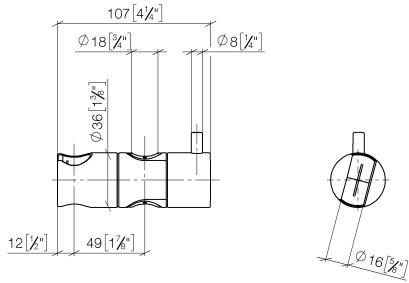

12 580 970

• for pipe diameter 18 mm

Fits: IMO, LULU, MADISON, MEM, TARA,  
CL.1, LISSÉ, VAIA, META, CYO

	Dark Chrome	12 580 970-19
	Chrome	12 580 970-00
	Brushed Platinum	12 580 970-06
	Platinum	12 580 970-08
	Durabress (23kt Gold)	12 580 970-09
	Light Gold	12 580 970-26
	Brushed Light Gold	12 580 970-27
	Brushed Durabress (23kt Gold)	12 580 970-28
	Matte Black	12 580 970-33
	Brushed Bronze	12 580 970-42
	Brushed Champagne (22kt Gold)	12 580 970-46
	Champagne (22kt Gold)	12 580 970-47
	Brushed Chrome	12 580 970-93
	Brushed Dark Platinum	12 580 970-99

12 580 970

mm [inches]

12 580 970

Parts for other  
finishes can be found  
here: [Chrome](#)