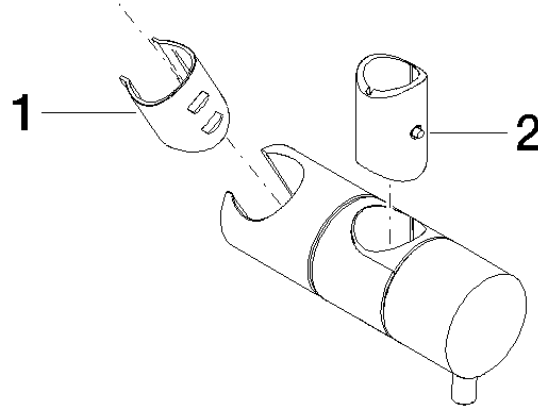

12 580 970

• for pipe diameter 18 mm

Fits: IMO, LULU, MADISON, MEM, TARA,
CL.1, LISSÉ, VAIA, META, CYO

	Light Gold	12 580 970-26
	Chrome	12 580 970-00
	Brushed Platinum	12 580 970-06
	Platinum	12 580 970-08
	Durabress (23kt Gold)	12 580 970-09
	Dark Chrome	12 580 970-19
	Brushed Light Gold	12 580 970-27
	Brushed Durabress (23kt Gold)	12 580 970-28
	Matte Black	12 580 970-33
	Brushed Bronze	12 580 970-42
	Brushed Champagne (22kt Gold)	12 580 970-46
	Champagne (22kt Gold)	12 580 970-47
	Brushed Chrome	12 580 970-93
	Brushed Dark Platinum	12 580 970-99

12 580 970

mm [inches]

12 580 970

Parts for other finishes can be found here: [Chrome](#)

Spare parts list

No.	Item Number	Name	Quantity used	Delivery time
1	09 12 12 217 90	sleeve	1	2
2	08 18 40 579 90	adaptor	1	2