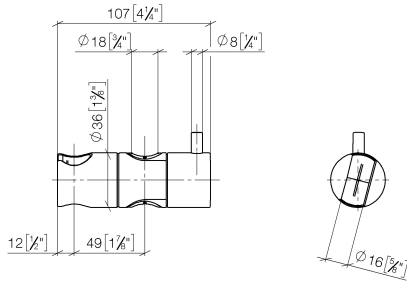

12 580 970

• for pipe diameter 18 mm

Fits: IMO, LULU, MADISON, MEM, TARA,
CL.1, LISSÉ, VAIA, META, CYO

	Brushed Light Gold	12 580 970-27
	Chrome	12 580 970-00
	Brushed Platinum	12 580 970-06
	Platinum	12 580 970-08
	Durabress (23kt Gold)	12 580 970-09
	Dark Chrome	12 580 970-19
	Light Gold	12 580 970-26
	Brushed Durabress (23kt Gold)	12 580 970-28
	Matte Black	12 580 970-33
	Brushed Bronze	12 580 970-42
	Brushed Champagne (22kt Gold)	12 580 970-46
	Champagne (22kt Gold)	12 580 970-47
	Brushed Chrome	12 580 970-93
	Brushed Dark Platinum	12 580 970-99

12 580 970

mm [inches]

12 580 970

Parts for other finishes can be found here: [Chrome](#)

Spare parts list

No.	Item Number	Name	Quantity used	Delivery time
1	09 12 12 217 90	sleeve	1	2
2	08 18 40 579 90	adaptor	1	2