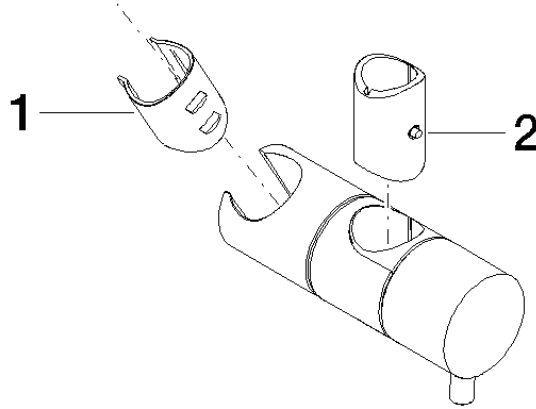

Slide unit - Brushed Durabronze (23kt Gold)

IMO

12 580 970

- for pipe diameter 18 mm

Fits: IMO, LULU, MADISON, MEM, TARA,
CL.1, LISSÉ, VAIA, META, CYO

	Brushed Durabronze (23kt Gold)	12 580 970-28
	Chrome	12 580 970-00
	Brushed Platinum	12 580 970-06
	Platinum	12 580 970-08
	Durabronze (23kt Gold)	12 580 970-09
	Dark Chrome	12 580 970-19
	Light Gold	12 580 970-26
	Brushed Light Gold	12 580 970-27
	Matte Black	12 580 970-33
	Brushed Bronze	12 580 970-42
	Brushed Champagne (22kt Gold)	12 580 970-46
	Champagne (22kt Gold)	12 580 970-47
	Brushed Chrome	12 580 970-93
	Brushed Dark Platinum	12 580 970-99

12 580 970

mm [inches]

12 580 970

Parts for other finishes can be found here: [Chrome](#)

Spare parts list

No.	Item Number	Name	Quantity used	Delivery time
1	09 12 12 217 90	sleeve	1	2
2	08 18 40 579 90	adaptor	1	2