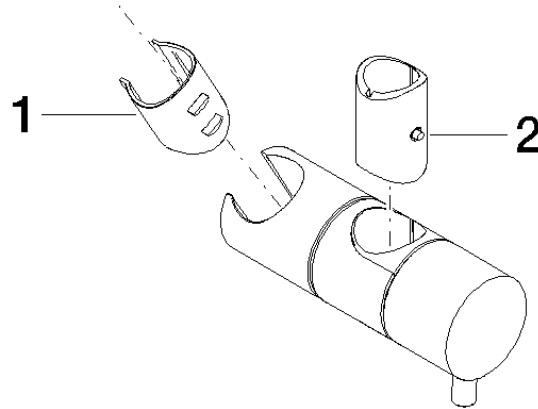

12 580 970

• for pipe diameter 18 mm

Fits: IMO, LULU, MADISON, MEM, TARA,  
CL.1, LISSÉ, VAIA, META, CYO

	Matte Black	12 580 970-33
	Chrome	12 580 970-00
	Brushed Platinum	12 580 970-06
	Platinum	12 580 970-08
	Durabross (23kt Gold)	12 580 970-09
	Dark Chrome	12 580 970-19
	Light Gold	12 580 970-26
	Brushed Light Gold	12 580 970-27
	Brushed Durabross (23kt Gold)	12 580 970-28
	Brushed Bronze	12 580 970-42
	Brushed Champagne (22kt Gold)	12 580 970-46
	Champagne (22kt Gold)	12 580 970-47
	Brushed Chrome	12 580 970-93
	Brushed Dark Platinum	12 580 970-99

12 580 970

mm [inches]

12 580 970

Parts for other  
finishes can be found  
here: [Chrome](#)

### Spare parts list

No.	Item Number	Name	Quantity used	Delivery time
1	09 12 12 217 90	sleeve	1	2
2	08 18 40 579 90	adaptor	1	2