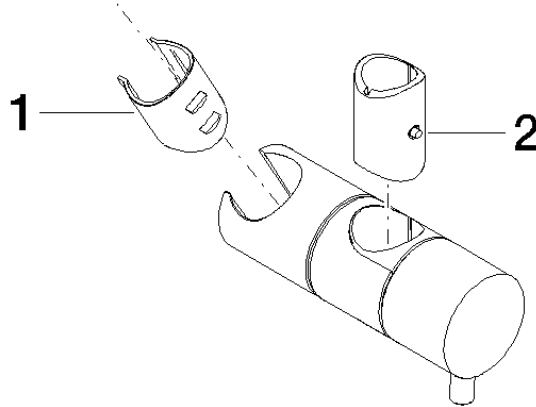

12 580 970

- for pipe diameter 18 mm

Fits: IMO, LULU, MADISON, MEM, TARA,  
CL.1, LISSÉ, VAIA, META, CYO

	Brushed Bronze	12 580 970-42
	Chrome	12 580 970-00
	Brushed Platinum	12 580 970-06
	Platinum	12 580 970-08
	Durabronze (23kt Gold)	12 580 970-09
	Dark Chrome	12 580 970-19
	Light Gold	12 580 970-26
	Brushed Light Gold	12 580 970-27
	Brushed Durabronze (23kt Gold)	12 580 970-28
	Matte Black	12 580 970-33
	Brushed Champagne (22kt Gold)	12 580 970-46
	Champagne (22kt Gold)	12 580 970-47
	Brushed Chrome	12 580 970-93
	Brushed Dark Platinum	12 580 970-99

12 580 970

mm [inches]

12 580 970

Parts for other finishes can be found here: [Chrome](#)

### Spare parts list

No.	Item Number	Name	Quantity used	Delivery time
1	09 12 12 217 90	sleeve	1	2
2	08 18 40 579 90	adaptor	1	2