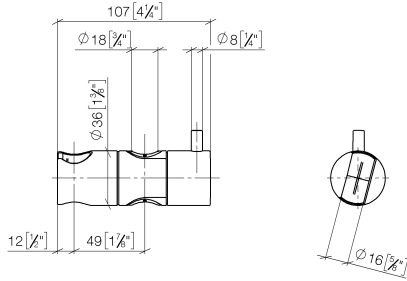

12 580 970

- for pipe diameter 18 mm

Fits: IMO, LULU, MADISON, MEM, TARA,  
CL.1, LISSÉ, VAIA, META, CYO

	Brushed Bronze	12 580 970-42
	Chrome	12 580 970-00
	Brushed Platinum	12 580 970-06
	Platinum	12 580 970-08
	Durabronze (23kt Gold)	12 580 970-09
	Dark Chrome	12 580 970-19
	Light Gold	12 580 970-26
	Brushed Light Gold	12 580 970-27
	Brushed Durabronze (23kt Gold)	12 580 970-28
	Matte Black	12 580 970-33
	Brushed Champagne (22kt Gold)	12 580 970-46
	Champagne (22kt Gold)	12 580 970-47
	Brushed Chrome	12 580 970-93
	Brushed Dark Platinum	12 580 970-99

12 580 970

mm [inches]

12 580 970

Parts for other finishes can be found here: [Chrome](#)

### Spare parts list

No.	Item Number	Name	Quantity used	Delivery time
1	09 12 12 217 90	sleeve	1	2
2	08 18 40 579 90	adaptor	1	2