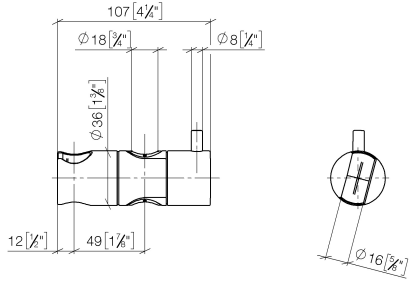

**Slide unit - Brushed Champagne (22kt Gold)**

IMO

12 580 970

• for pipe diameter 18 mm

Fits: IMO, LULU, MADISON, MEM, TARA,  
CL.1, LISSÉ, VAIA, META, CYO

	Brushed Champagne (22kt Gold)	12 580 970-46
	Chrome	12 580 970-00
	Brushed Platinum	12 580 970-06
	Platinum	12 580 970-08
	Durabress (23kt Gold)	12 580 970-09
	Dark Chrome	12 580 970-19
	Light Gold	12 580 970-26
	Brushed Light Gold	12 580 970-27
	Brushed Durabress (23kt Gold)	12 580 970-28
	Matte Black	12 580 970-33
	Brushed Bronze	12 580 970-42
	Champagne (22kt Gold)	12 580 970-47
	Brushed Chrome	12 580 970-93
	Brushed Dark Platinum	12 580 970-99

12 580 970

mm [inches]

12 580 970

Parts for other finishes can be found here: [Chrome](#)

### Spare parts list

No.	Item Number	Name	Quantity used	Delivery time
1	09 12 12 217 90	sleeve	1	2
2	08 18 40 579 90	adaptor	1	2