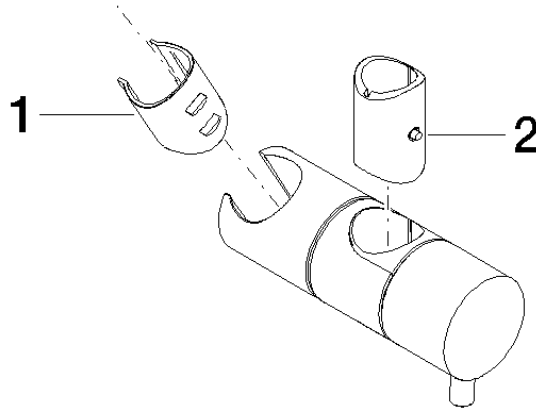

**Slide unit - Brushed Champagne (22kt Gold)**

IMO

12 580 970

• for pipe diameter 18 mm

Fits: IMO, LULU, MADISON, MEM, TARA,  
CL.1, LISSÉ, VAIA, META, CYO

	Brushed Champagne (22kt Gold)	12 580 970-46
	Chrome	12 580 970-00
	Brushed Platinum	12 580 970-06
	Platinum	12 580 970-08
	Durabress (23kt Gold)	12 580 970-09
	Dark Chrome	12 580 970-19
	Light Gold	12 580 970-26
	Brushed Light Gold	12 580 970-27
	Brushed Durabress (23kt Gold)	12 580 970-28
	Matte Black	12 580 970-33
	Brushed Bronze	12 580 970-42
	Champagne (22kt Gold)	12 580 970-47
	Brushed Chrome	12 580 970-93
	Brushed Dark Platinum	12 580 970-99

12 580 970

mm [inches]

12 580 970

Parts for other finishes can be found here: [Chrome](#)

### Spare parts list

No.	Item Number	Name	Quantity used	Delivery time
1	09 12 12 217 90	sleeve	1	2
2	08 18 40 579 90	adaptor	1	2