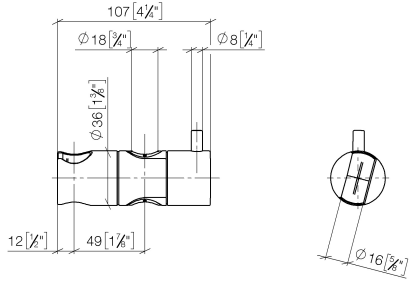

12 580 970

• for pipe diameter 18 mm

Fits: IMO, LULU, MADISON, MEM, TARA,
CL.1, LISSÉ, VAIA, META, CYO

	Champagne (22kt Gold)	12 580 970-47
	Chrome	12 580 970-00
	Brushed Platinum	12 580 970-06
	Platinum	12 580 970-08
	Durabrand (23kt Gold)	12 580 970-09
	Dark Chrome	12 580 970-19
	Light Gold	12 580 970-26
	Brushed Light Gold	12 580 970-27
	Brushed Durabrand (23kt Gold)	12 580 970-28
	Matte Black	12 580 970-33
	Brushed Bronze	12 580 970-42
	Brushed Champagne (22kt Gold)	12 580 970-46
	Brushed Chrome	12 580 970-93
	Brushed Dark Platinum	12 580 970-99

12 580 970

mm [inches]

12 580 970

Parts for other
finishes can be found
here: [Chrome](#)

Spare parts list

No.	Item Number	Name	Quantity used	Delivery time
1	09 12 12 217 90	sleeve	1	2
2	08 18 40 579 90	adaptor	1	2