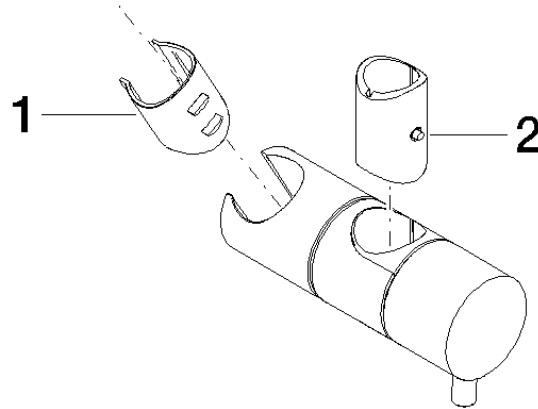

12 580 970

• for pipe diameter 18 mm

Fits: IMO, LULU, MADISON, MEM, TARA,
CL.1, LISSÉ, VAIA, META, CYO

	Champagne (22kt Gold)	12 580 970-47
	Chrome	12 580 970-00
	Brushed Platinum	12 580 970-06
	Platinum	12 580 970-08
	Durabrand (23kt Gold)	12 580 970-09
	Dark Chrome	12 580 970-19
	Light Gold	12 580 970-26
	Brushed Light Gold	12 580 970-27
	Brushed Durabrand (23kt Gold)	12 580 970-28
	Matte Black	12 580 970-33
	Brushed Bronze	12 580 970-42
	Brushed Champagne (22kt Gold)	12 580 970-46
	Brushed Chrome	12 580 970-93
	Brushed Dark Platinum	12 580 970-99

12 580 970

mm [inches]

12 580 970

Parts for other
finishes can be found
here: [Chrome](#)

Spare parts list

No.	Item Number	Name	Quantity used	Delivery time
1	09 12 12 217 90	sleeve	1	2
2	08 18 40 579 90	adaptor	1	2