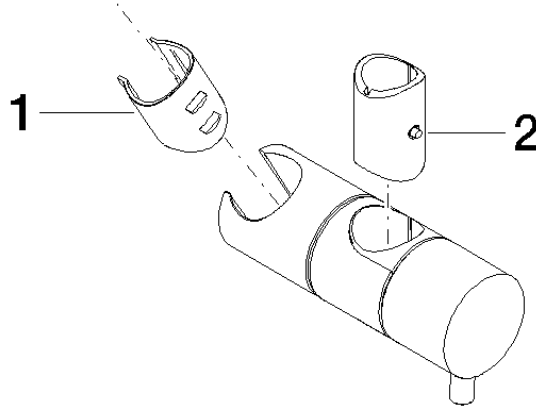

12 580 970

• for pipe diameter 18 mm

Fits: IMO, LULU, MADISON, MEM, TARA,
CL.1, LISSÉ, VAIA, META, CYO

	Brushed Chrome	12 580 970-93
	Chrome	12 580 970-00
	Brushed Platinum	12 580 970-06
	Platinum	12 580 970-08
	Durabrand (23kt Gold)	12 580 970-09
	Dark Chrome	12 580 970-19
	Light Gold	12 580 970-26
	Brushed Light Gold	12 580 970-27
	Brushed Durabrand (23kt Gold)	12 580 970-28
	Matte Black	12 580 970-33
	Brushed Bronze	12 580 970-42
	Brushed Champagne (22kt Gold)	12 580 970-46
	Champagne (22kt Gold)	12 580 970-47
	Brushed Dark Platinum	12 580 970-99

12 580 970

mm [inches]

12 580 970

Parts for other finishes can be found here: [Chrome](#)

Spare parts list

No.	Item Number	Name	Quantity used	Delivery time
1	09 12 12 217 90	sleeve	1	2
2	08 18 40 579 90	adaptor	1	2