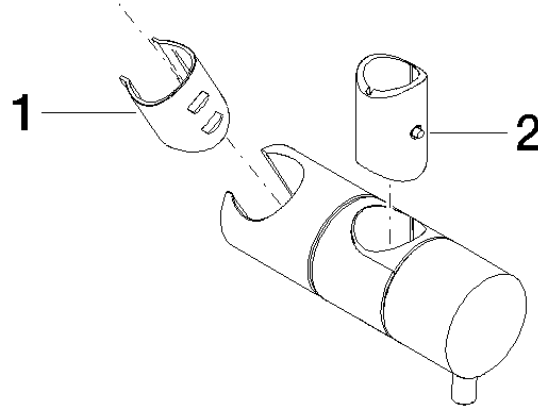

12 580 970

• for pipe diameter 18 mm

Fits: IMO, LULU, MADISON, MEM, TARA,  
CL.1, LISSÉ, VAIA, META, CYO

	Brushed Dark Platinum	12 580 970-99
	Chrome	12 580 970-00
	Brushed Platinum	12 580 970-06
	Platinum	12 580 970-08
	Durabrand (23kt Gold)	12 580 970-09
	Dark Chrome	12 580 970-19
	Light Gold	12 580 970-26
	Brushed Light Gold	12 580 970-27
	Brushed Durabrand (23kt Gold)	12 580 970-28
	Matte Black	12 580 970-33
	Brushed Bronze	12 580 970-42
	Brushed Champagne (22kt Gold)	12 580 970-46
	Champagne (22kt Gold)	12 580 970-47
	Brushed Chrome	12 580 970-93

12 580 970

mm [inches]

12 580 970

Parts for other finishes can be found here: [Chrome](#)

### Spare parts list

No.	Item Number	Name	Quantity used	Delivery time
1	09 12 12 217 90	sleeve	1	2
2	08 18 40 579 90	adaptor	1	2