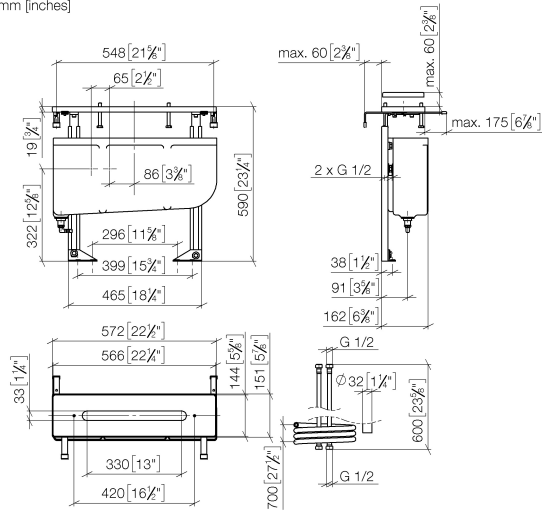

## Perfecto installation kit -

---

12 614 970 90 Product version from 10/23/2019

- height adjustable
- 1/2" connection
- retaining screws and plugs
- 2x 1/2" x 1/2" x 600mm high pressure hose
- brass washers
- assembly kit with installation plate
- spacer posts
- installation plate 566 x 144 mm
- angle valves, variable in height and laterally

for deck-mounted tub/shower sets for tile mounting

**Perfecto installation kit -**

12 614 970 90 Product version from 10/23/2019

mm [inches]

**Perfecto installation kit -**

12 614 970 90 Product version from 10/23/2019

**Spare parts list**

No.	Item Number	Name	Quantity used	Delivery time
1	09 30 30 005 90	screw	2	2
2	09 28 01 005 90	plate	1	2
3	09 30 11 155 90	disc	2	2
4	09 30 11 014 90	disc	2	2
5	04 17 02 004 00 90	valve	2	2
6	09 23 01 160 90	back-flow preventer	1	2
7	09 23 10 010 90	nut	1	2
8	90 17 20 900 00 90	angle	1	60
9	12 503 970 90	High pressure hose 1/2" x 1/2" x 600 mm -	1	2
10	90 30 03 106 01 90	accessories	1	2