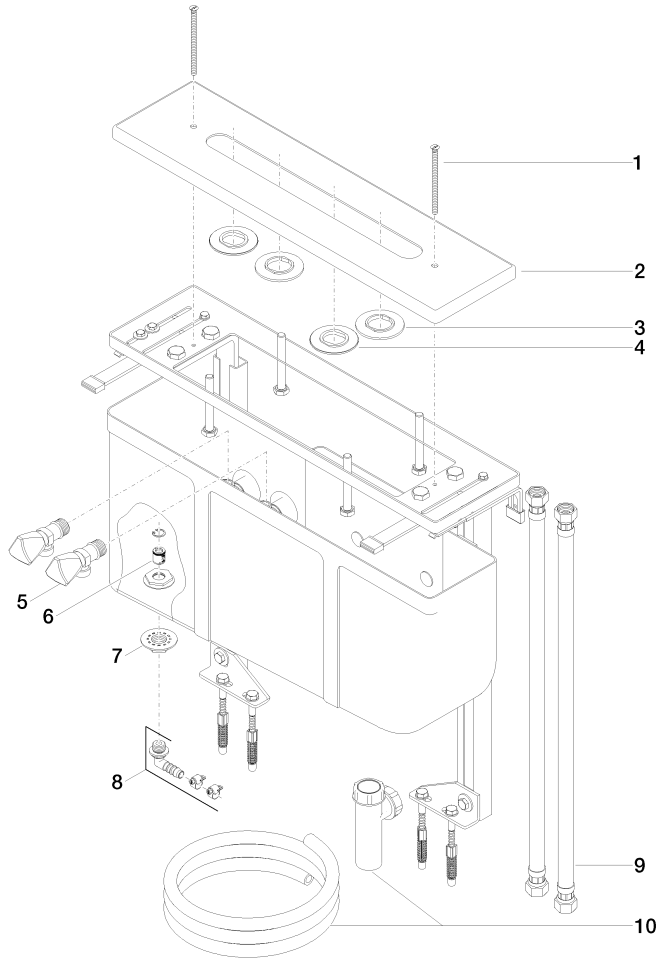

## Perfecto installation kit -

---

12 614 970 90 Product version from 10/23/2019

- height adjustable
- 1/2" connection
- retaining screws and plugs
- 2x 1/2" x 1/2" x 600mm high pressure hose
- brass washers
- assembly kit with installation plate
- spacer posts
- installation plate 566 x 144 mm
- angle valves, variable in height and laterally

for deck-mounted tub/shower sets for tile mounting

**Perfecto installation kit -**

12 614 970 90 Product version from 10/23/2019

mm [inches]

**Perfecto installation kit -**

12 614 970 90 Product version from 10/23/2019

**Spare parts list**

No.	Item Number	Name	Quantity used	Delivery time
1	09 30 30 005 90	screw	2	2
2	09 28 01 005 90	plate	1	2
3	09 30 11 155 90	disc	2	2
4	09 30 11 014 90	disc	2	2
5	04 17 02 004 00 90	valve	2	2
6	09 23 01 160 90	back-flow preventer	1	2
7	09 23 10 010 90	nut	1	2
8	90 17 20 900 00 90	angle	1	60
9	12 503 970 90	High pressure hose 1/2" x 1/2" x 600 mm -	1	2
10	90 30 03 106 01 90	accessories	1	2