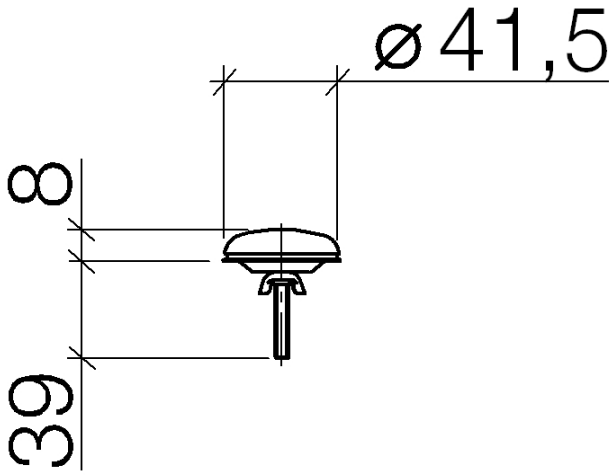

12 715 970

Fits: IMO, LULU, MADISON, MEM, TARA,  
CL.1, LISSÉ, VAIA, META, CYO

	Platinum	12 715 970-08
	Chrome	12 715 970-00
	brushed chrome	12 715 970-04
	Brushed Platinum	12 715 970-06
	Durabress (23kt Gold)	12 715 970-09
	Dark Chrome	12 715 970-19
	Light Gold	12 715 970-26
	Brushed Light Gold	12 715 970-27
	Brushed Durabress (23kt Gold)	12 715 970-28
	Matte Black	12 715 970-33
	Brushed Bronze	12 715 970-42
	Brushed Champagne (22kt Gold)	12 715 970-46
	Champagne (22kt Gold)	12 715 970-47
	Brushed Chrome	12 715 970-93
	Brushed Dark Platinum	12 715 970-99

## Cover for tap hole - Platinum

---

IMO

12 715 970

12 715 970

Parts for other  
finishes can be found  
here: [Chrome](#)

## Spare parts list