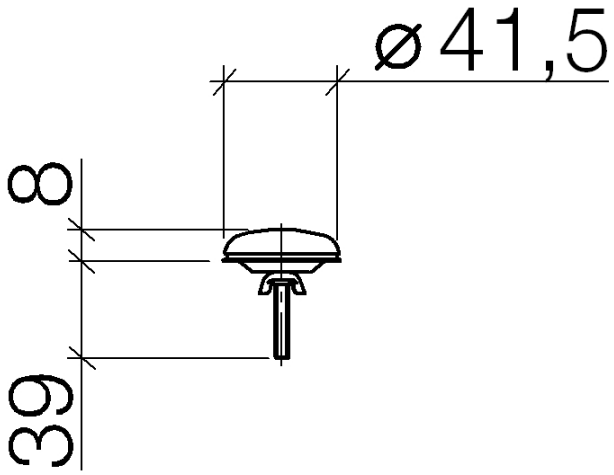

Cover for tap hole - Durabronz (23kt Gold)

IMO

12 715 970

Fits: IMO, LULU, MADISON, MEM, TARA,
CL.1, LISSÉ, VAIA, META, CYO

	Durabronz (23kt Gold)	12 715 970-09
	Chrome	12 715 970-00
	brushed chrome	12 715 970-04
	Brushed Platinum	12 715 970-06
	Platinum	12 715 970-08
	Dark Chrome	12 715 970-19
	Light Gold	12 715 970-26
	Brushed Light Gold	12 715 970-27
	Brushed Durabronz (23kt Gold)	12 715 970-28
	Matte Black	12 715 970-33
	Brushed Bronze	12 715 970-42
	Brushed Champagne (22kt Gold)	12 715 970-46
	Champagne (22kt Gold)	12 715 970-47
	Brushed Chrome	12 715 970-93
	Brushed Dark Platinum	12 715 970-99

Cover for tap hole - Durabross (23kt Gold)

IMO

12 715 970

12 715 970

12 715 970

Parts for other
finishes can be found
here: Chrome

Cover for tap hole - Durabross (23kt Gold)

IMO