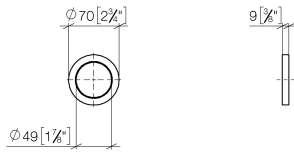

Rosette - Brushed Platinum

IMO

12 720 660

- rosette Ø 70 mm

Can only be combined with exposed trim parts 36 002 970-FF / 36 110 970-FF / 36 111 970-FF / 36 112 970-FF / 36 050 970-FF.

Fits: IMO, LULU, MADISON, MEM, TARA, CL.1, LISSÉ, VAIA, META, CYO

12 720 660

mm [inches]

12 720 660

Parts for other finishes can be found here: [Chrome](#)

Spare parts list

No.	Item Number	Name	Quantity used	Delivery time
1	09 30 11 291 90	disc	1	2
2	09 14 10 046 90	seal	1	2