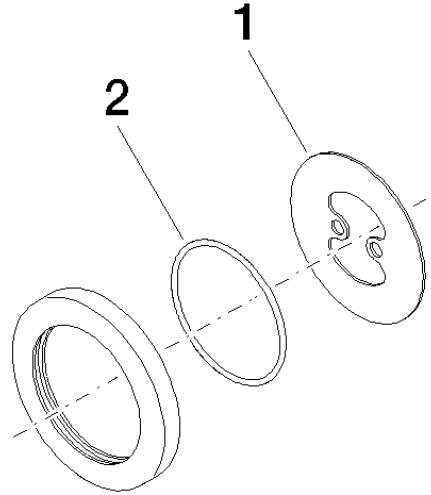

Rosette - Brushed Platinum

IMO

12 720 660

- rosette Ø 70 mm

Can only be combined with exposed trim parts 36 002 970-FF / 36 110 970-FF / 36 111 970-FF / 36 112 970-FF / 36 050 970-FF.

Fits: IMO, LULU, MADISON, MEM, TARA, CL.1, LISSÉ, VAIA, META, CYO

	Brushed Platinum	12 720 660-06
	Chrome	12 720 660-00
	Platinum	12 720 660-08
	Dark Chrome	12 720 660-19
	Light Gold	12 720 660-26
	Brushed Light Gold	12 720 660-27
	Brushed Durabronze (23kt Gold)	12 720 660-28
	Matte Black	12 720 660-33
	Brushed Bronze	12 720 660-42
	Brushed Champagne (22kt Gold)	12 720 660-46
	Champagne (22kt Gold)	12 720 660-47
	Brushed Chrome	12 720 660-93
	Brushed Dark Platinum	12 720 660-99

12 720 660

mm [inches]

12 720 660

Parts for other finishes can be found here: [Chrome](#)

Spare parts list

No.	Item Number	Name	Quantity used	Delivery time
1	09 30 11 291 90	disc	1	2
2	09 14 10 046 90	seal	1	2