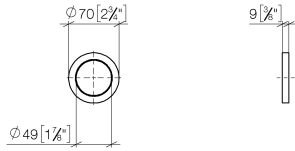

12 720 660

- rosette Ø 70 mm

Can only be combined with exposed trim parts 36 002 970-FF / 36 110 970-FF / 36 111 970-FF / 36 112 970-FF / 36 050 970-FF.

Fits: IMO, LULU, MADISON, MEM, TARA, CL.1, LISSÉ, VAIA, META, CYO

12 720 660

mm [inches]

12 720 660

Parts for other finishes can be found here: [Chrome](#)

Spare parts list

No.	Item Number	Name	Quantity used	Delivery time
1	09 30 11 291 90	disc	1	2
2	09 14 10 046 90	seal	1	2