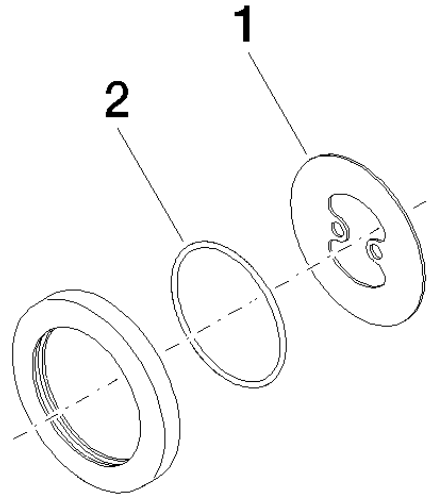

12 720 660

- rosette Ø 70 mm

Can only be combined with exposed trim parts 36 002 970-FF / 36 110 970-FF / 36 111 970-FF / 36 112 970-FF / 36 050 970-FF.

Fits: IMO, LULU, MADISON, MEM, TARA, CL.1, LISSÉ, VAIA, META, CYO

	Platinum	12 720 660-08
	Chrome	12 720 660-00
	Brushed Platinum	12 720 660-06
	Dark Chrome	12 720 660-19
	Light Gold	12 720 660-26
	Brushed Light Gold	12 720 660-27
	Brushed Durabronze (23kt Gold)	12 720 660-28
	Matte Black	12 720 660-33
	Brushed Bronze	12 720 660-42
	Brushed Champagne (22kt Gold)	12 720 660-46
	Champagne (22kt Gold)	12 720 660-47
	Brushed Chrome	12 720 660-93
	Brushed Dark Platinum	12 720 660-99

12 720 660

mm [inches]

12 720 660

Parts for other finishes can be found here: [Chrome](#)

Spare parts list

No.	Item Number	Name	Quantity used	Delivery time
1	09 30 11 291 90	disc	1	2
2	09 14 10 046 90	seal	1	2