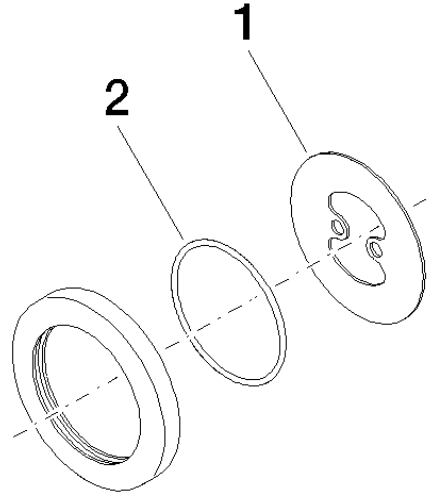

Rosette - Brushed Durabronze (23kt Gold)

IMO

12 720 660

- rosette Ø 70 mm

Can only be combined with exposed trim parts 36 002 970-FF / 36 110 970-FF / 36 111 970-FF / 36 112 970-FF / 36 050 970-FF.

Fits: IMO, LULU, MADISON, MEM, TARA, CL.1, LISSÉ, VAIA, META, CYO

	Brushed Durabronze (23kt Gold)	12 720 660-28
	Chrome	12 720 660-00
	Brushed Platinum	12 720 660-06
	Platinum	12 720 660-08
	Dark Chrome	12 720 660-19
	Light Gold	12 720 660-26
	Brushed Light Gold	12 720 660-27
	Matte Black	12 720 660-33
	Brushed Bronze	12 720 660-42
	Brushed Champagne (22kt Gold)	12 720 660-46
	Champagne (22kt Gold)	12 720 660-47
	Brushed Chrome	12 720 660-93
	Brushed Dark Platinum	12 720 660-99

12 720 660

mm [inches]

12 720 660

Parts for other finishes can be found here: [Chrome](#)

Spare parts list

No.	Item Number	Name	Quantity used	Delivery time
1	09 30 11 291 90	disc	1	2
2	09 14 10 046 90	seal	1	2