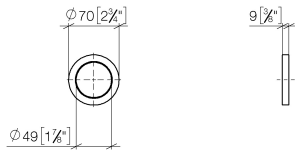

Rosette - Brushed Durabronze (23kt Gold)

IMO

12 720 660

- rosette Ø 70 mm

Can only be combined with exposed trim parts 36 002 970-FF / 36 110 970-FF / 36 111 970-FF / 36 112 970-FF / 36 050 970-FF.

Fits: IMO, LULU, MADISON, MEM, TARA, CL.1, LISSÉ, VAIA, META, CYO

12 720 660

mm [inches]

12 720 660

Parts for other finishes can be found here: [Chrome](#)

Spare parts list

No.	Item Number	Name	Quantity used	Delivery time
1	09 30 11 291 90	disc	1	2
2	09 14 10 046 90	seal	1	2