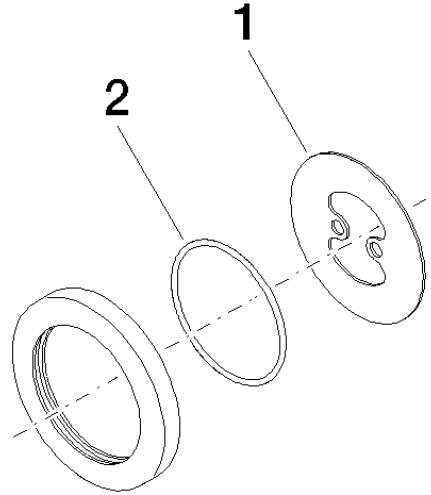

12 720 660

- rosette Ø 70 mm

Can only be combined with exposed trim parts 36 002 970-FF / 36 110 970-FF / 36 111 970-FF / 36 112 970-FF / 36 050 970-FF.

Fits: IMO, LULU, MADISON, MEM, TARA, CL.1, LISSÉ, VAIA, META, CYO

12 720 660

mm [inches]

12 720 660

Parts for other finishes can be found here: [Chrome](#)

### Spare parts list

No.	Item Number	Name	Quantity used	Delivery time
1	09 30 11 291 90	disc	1	2
2	09 14 10 046 90	seal	1	2