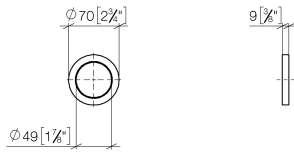

12 720 660

- rosette Ø 70 mm

Can only be combined with exposed trim parts 36 002 970-FF / 36 110 970-FF / 36 111 970-FF / 36 112 970-FF / 36 050 970-FF.

Fits: IMO, LULU, MADISON, MEM, TARA, CL.1, LISSÉ, VAIA, META, CYO

12 720 660

mm [inches]

12 720 660

Parts for other finishes can be found here: [Chrome](#)

### Spare parts list

No.	Item Number	Name	Quantity used	Delivery time
1	09 30 11 291 90	disc	1	2
2	09 14 10 046 90	seal	1	2