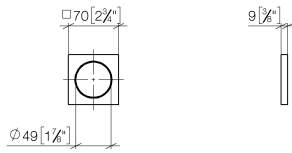

12 720 980

- rosette 70 x 70 mm

Can only be combined with exposed trim parts 36 002 970-FF / 36 110 970-FF / 36 111 970-FF / 36 112 970-FF / 36 050 970-FF.

Fits: IMO, LULU, MADISON, MEM, TARA, CL.1, LISSÉ, VAIA, META, CYO

12 720 980

mm [inches]

12 720 980

Parts for other finishes can be found here: [Chrome](#)

### Spare parts list

No.	Item Number	Name	Quantity used	Delivery time
1	09 30 11 291 90	disc	1	2
2	09 14 10 046 90	seal	1	2
3	09 31 11 099 90	pin	1	2