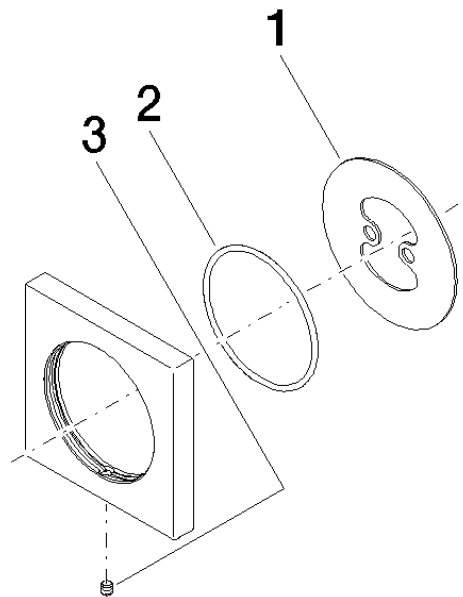

12 720 980

mm [inches]

12 720 980

Parts for other finishes can be found here: [Chrome](#)

### Spare parts list

No.	Item Number	Name	Quantity used	Delivery time
1	09 30 11 291 90	disc	1	2
2	09 14 10 046 90	seal	1	2
3	09 31 11 099 90	pin	1	2