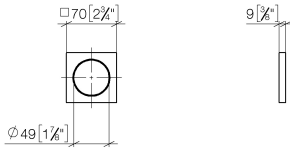

12 720 980

- rosette 70 x 70 mm

Can only be combined with exposed trim parts 36 002 970-FF / 36 110 970-FF / 36 111 970-FF / 36 112 970-FF / 36 050 970-FF.

Fits: IMO, LULU, MADISON, MEM, TARA, CL.1, LISSÉ, VAIA, META, CYO

12 720 980

mm [inches]

12 720 980

Parts for other finishes can be found here: [Chrome](#)

### Spare parts list

No.	Item Number	Name	Quantity used	Delivery time
1	09 30 11 291 90	disc	1	2
2	09 14 10 046 90	seal	1	2
3	09 31 11 099 90	pin	1	2