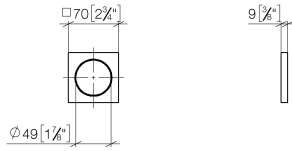

12 720 980

- rosette 70 x 70 mm

Can only be combined with exposed trim parts 36 002 970-FF / 36 110 970-FF / 36 111 970-FF / 36 112 970-FF / 36 050 970-FF.

Fits: IMO, LULU, MADISON, MEM, TARA, CL.1, LISSÉ, VAIA, META, CYO

12 720 980

mm [inches]

12 720 980

Parts for other  
finishes can be found  
here: [Chrome](#)