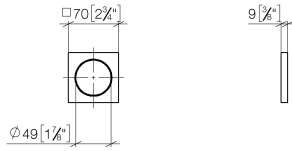

12 720 980

- rosette 70 x 70 mm

Can only be combined with exposed trim parts 36 002 970-FF / 36 110 970-FF / 36 111 970-FF / 36 112 970-FF / 36 050 970-FF.

Fits: IMO, LULU, MADISON, MEM, TARA, CL.1, LISSÉ, VAIA, META, CYO

12 720 980

mm [inches]

12 720 980

Parts for other finishes can be found here: [Chrome](#)

Spare parts list

No.	Item Number	Name	Quantity used	Delivery time
1	09 30 11 291 90	disc	1	2
2	09 14 10 046 90	seal	1	2
3	09 31 11 099 90	pin	1	2