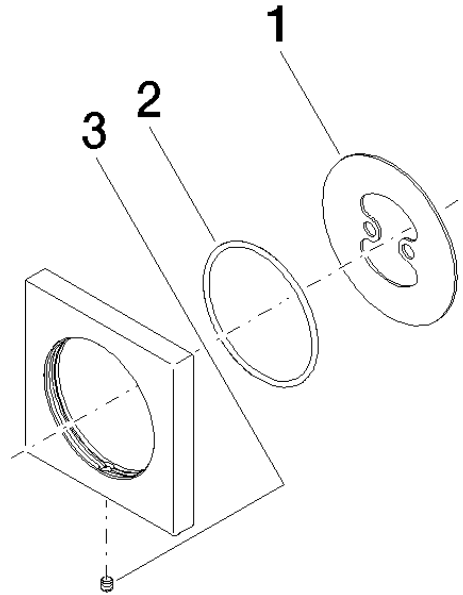

12 720 980

mm [inches]

12 720 980

Parts for other finishes can be found here: [Chrome](#)

Spare parts list

No.	Item Number	Name	Quantity used	Delivery time
1	09 30 11 291 90	disc	1	2
2	09 14 10 046 90	seal	1	2
3	09 31 11 099 90	pin	1	2