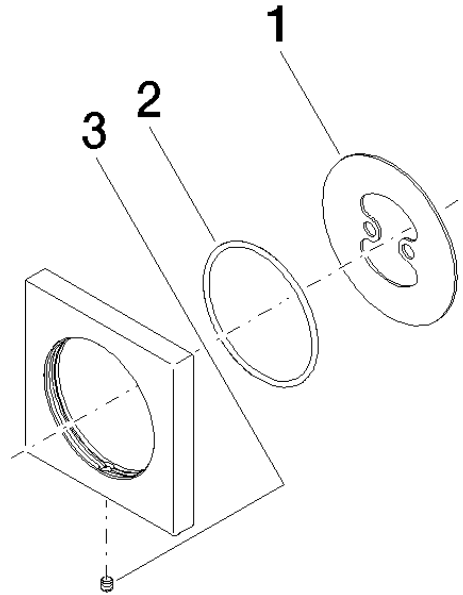

**Rosette - Brushed Chrome**

IMO

12 720 980

- rosette 70 x 70 mm

Can only be combined with exposed trim parts 36 002 970-FF / 36 110 970-FF / 36 111 970-FF / 36 112 970-FF / 36 050 970-FF.

Fits: IMO, LULU, MADISON, MEM, TARA, CL.1, LISSÉ, VAIA, META, CYO

12 720 980

mm [inches]

12 720 980

Parts for other finishes can be found here: [Chrome](#)

### Spare parts list

No.	Item Number	Name	Quantity used	Delivery time
1	09 30 11 291 90	disc	1	2
2	09 14 10 046 90	seal	1	2
3	09 31 11 099 90	pin	1	2