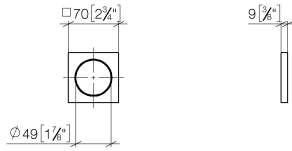

**Rosette - Brushed Chrome**

IMO

12 720 980

- rosette 70 x 70 mm

Can only be combined with exposed trim parts 36 002 970-FF / 36 110 970-FF / 36 111 970-FF / 36 112 970-FF / 36 050 970-FF.

Fits: IMO, LULU, MADISON, MEM, TARA, CL.1, LISSÉ, VAIA, META, CYO

12 720 980

mm [inches]

12 720 980

Parts for other finishes can be found here: [Chrome](#)

### Spare parts list

No.	Item Number	Name	Quantity used	Delivery time
1	09 30 11 291 90	disc	1	2
2	09 14 10 046 90	seal	1	2
3	09 31 11 099 90	pin	1	2