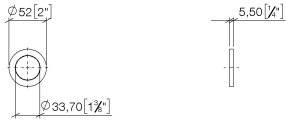

12 730 970

• rosette Ø 52 mm

For combination with exposed trim parts 33800875-FF / 33805875-FF / 33816875-FF / 33818875-FF / 33826875-FF / 13700845-FF / 13700846-FF / 20713845-FF / 20713846-FF /

33500845-FF / 33506845-FF / 33521845-FF / 33526845-FF / 33526845-FF / 33500670-FF / 33521670-FF / 33537670-FF / 33600670-FF / 33800760-FF / 33800790-FF / 33826790-FF only.

12 730 970

mm [inches]

12 730 970

Parts for other
finishes can be found
here: Chrome

Spare parts list

No.	Item Number	Name	Quantity used	Delivery time
1	90 14 10 043 00 90	seal	1	2