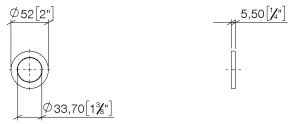

**Rosette for tap hole cover - Brushed Durabronz (23kt Gold)**

IMO

12 730 970

- rosette Ø 52 mm

For combination with exposed trim parts 33800875-FF / 33805875-FF / 33816875-FF / 33818875-FF / 33826875-FF / 13700845-FF / 13700846-FF / 20713845-FF / 20713846-FF /

12 730 970

mm [inches]

12 730 970

Parts for other  
finishes can be found  
here: Chrome

Spare parts list

No.	Item Number	Name	Quantity used	Delivery time
1	90 14 10 043 00 90	seal	1	2