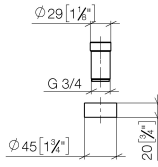

## Extension set -

---

12 780 970 90

- for clamping depths > 45 mm to max. 85 mm

For combination with Profi spray set 27799970,  
27789970, 27785970, 27784970 only.

## Extension set -

---

12 780 970 90

mm [inches]

## Spare parts list

No.	Item Number	Name	Quantity used	Delivery time
1	09 14 15 055 90	ring	1	2