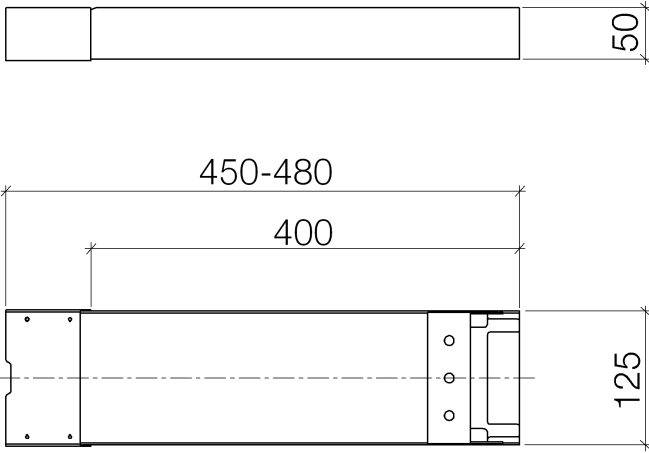

BIG RAIN Cover for supply pipes - Stainless Steel

12 940 979

- length 450-480 mm
- for ceiling substructure installation
- stainless steel cover 125 x 50 mm

	Stainless Steel	12 940 979-85
	Brushed Stainless Steel	12 940 979-86

BIG RAIN Cover for supply pipes - Stainless Steel

12 940 979

BIG RAIN Cover for supply pipes - Stainless Steel

12 940 979

BIG RAIN Cover for supply pipes - Stainless Steel

12 940 979

Spare parts list