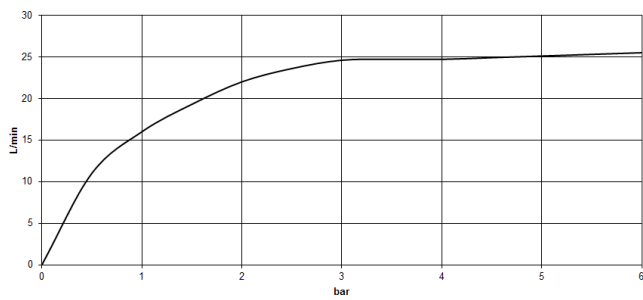

Flow rate chart

Certificates

WRAS_1512010. LGA_28684. IAPMO_4976 (6).