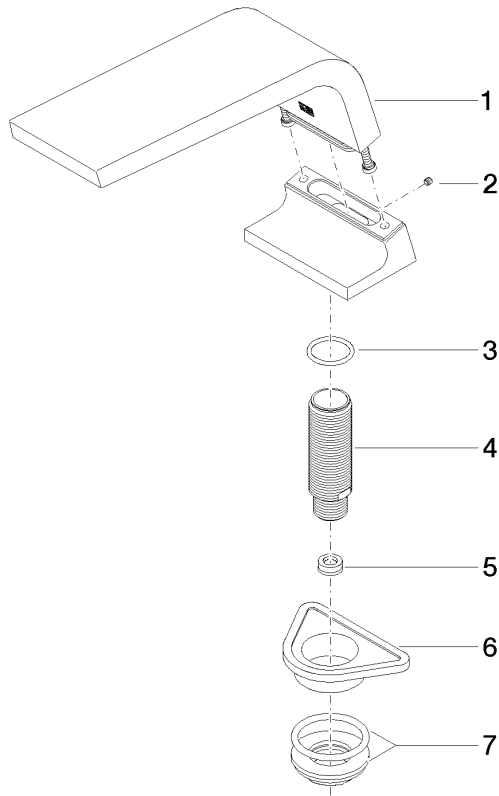

CL.1 Bath spout without diverter for deck mounting - Brushed Platinum

CL.1

13 612 705

- 200mm projection
- rectangular spray pattern with 55 individual jets
- height of mixer 125 mm
- height up to aerator 108 mm
- hole diameter 35 mm
- 1/2" connection
- max. flow 24.6 l/min at 3 bar flow pressure
- WRAS 1512010

mm [inches]

Flow rate chart

Certificates

WRAS_1512010. LGA_28684. IAPMO_4976 (6).

13 612 705

Parts for other finishes can be found here: [Chrome](#)

Spare parts list

No.	Item Number	Name	Quantity used	Delivery time
1	90 11 70 007 00-06	spout	1	10
2	09 31 11 099 90	pin	1	2
3	09 14 10 009 90	seal	1	2
4	09 30 01 117 90	connection	1	2
5	09 23 01 057 90	flow reducer	1	2
6	09 18 40 090 90	sleeve	1	2
7	04 23 10 004 03 90	fixing set	1	2