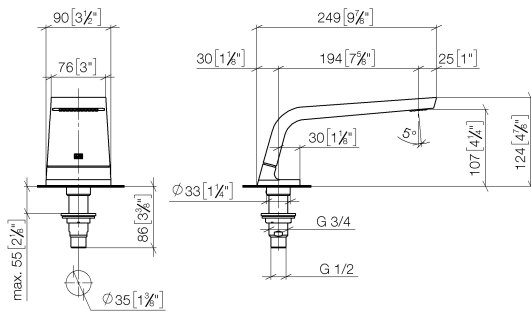

CL.1 Bath spout without diverter for deck mounting - Brushed Platinum

CL.1

13 612 705

- 200mm projection
- rectangular spray pattern with 55 individual jets
- height of mixer 125 mm
- height up to aerator 108 mm
- hole diameter 35 mm
- 1/2" connection
- max. flow 24.6 l/min at 3 bar flow pressure
- WRAS 1512010

mm [inches]

Flow rate chart

Certificates

WRAS_1512010. LGA_28684. IAPMO_4976 (6).

13 612 705

Parts for other finishes can be found here: [Chrome](#)

Spare parts list

No.	Item Number	Name	Quantity used	Delivery time
1	90 11 70 007 00-06	spout	1	10
2	09 31 11 099 90	pin	1	2
3	09 14 10 009 90	seal	1	2
4	09 30 01 117 90	connection	1	2
5	09 23 01 057 90	flow reducer	1	2
6	09 18 40 090 90	sleeve	1	2
7	04 23 10 004 03 90	fixing set	1	2