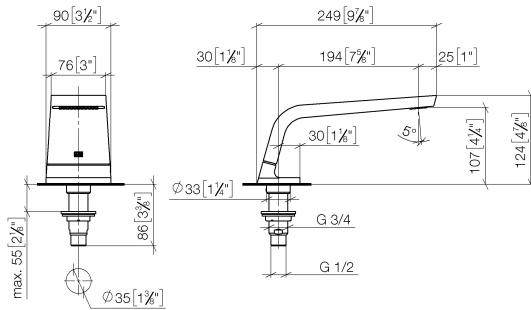

CL.1 Bath spout without diverter for deck mounting - Champagne (22kt Gold)

CL.1

13 612 705

- 200mm projection
- rectangular spray pattern with 55 individual jets
- height of mixer 125 mm
- height up to aerator 108 mm
- hole diameter 35 mm
- 1/2" connection
- max. flow 24.6 l/min at 3 bar flow pressure

mm [inches]

Flow rate chart

13 612 705

Parts for other finishes can be found here: [Chrome](#)

Spare parts list

No.	Item Number	Name	Quantity used	Delivery time
1	90 11 70 007 00-47	spout	1	30
2	09 31 11 099 90	pin	1	2
3	09 14 10 009 90	seal	1	2
4	09 30 01 117 90	connection	1	2
5	09 23 01 057 90	flow reducer	1	2
6	09 18 40 090 90	sleeve	1	2
7	04 23 10 004 03 90	fixing set	1	2