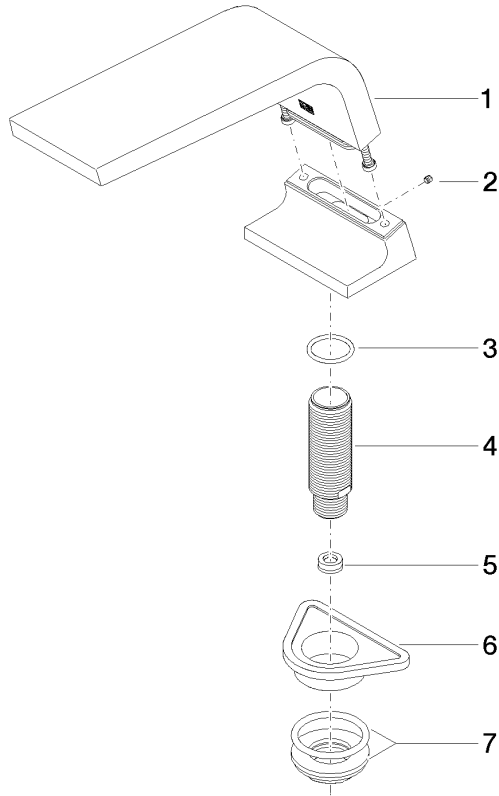

CL.1 Bath spout without diverter for deck mounting - Champagne (22kt Gold)

CL.1

13 612 705

- 200mm projection
- rectangular spray pattern with 55 individual jets
- height of mixer 125 mm
- height up to aerator 108 mm
- hole diameter 35 mm
- 1/2" connection
- max. flow 24.6 l/min at 3 bar flow pressure

mm [inches]

Flow rate chart

13 612 705

Parts for other finishes can be found here: [Chrome](#)

Spare parts list

No.	Item Number	Name	Quantity used	Delivery time
1	90 11 70 007 00-47	spout	1	30
2	09 31 11 099 90	pin	1	2
3	09 14 10 009 90	seal	1	2
4	09 30 01 117 90	connection	1	2
5	09 23 01 057 90	flow reducer	1	2
6	09 18 40 090 90	sleeve	1	2
7	04 23 10 004 03 90	fixing set	1	2