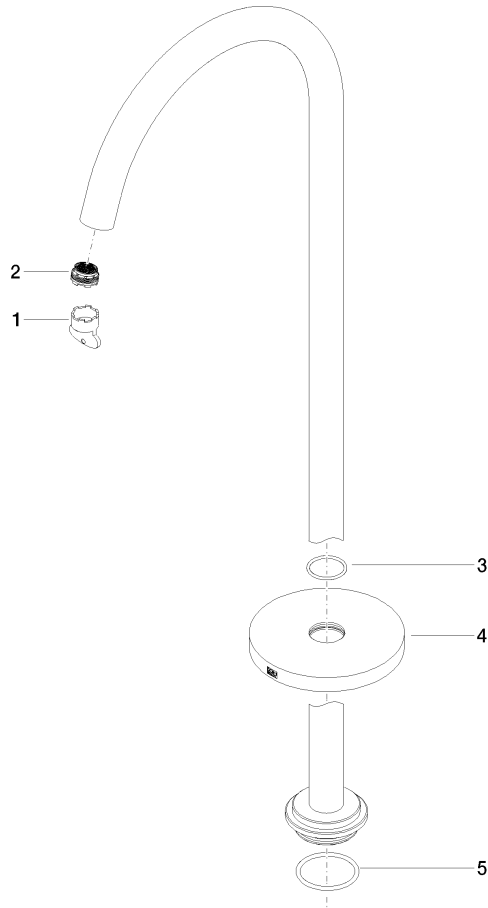

**META Bath spout without diverter for free-standing assembly - Brushed Dark Platinum**

META

13 672 661

- 282mm projection
- circular normal flow
- total height 811 - 881 mm
- height up to aerator 671 – 741 mm
- slide-on rosettes Ø 135 mm
- max. flow 28.6 l/min at 3 bar flow pressure

**Required miscellaneous**

- Concealed floor mounting -**
- min. recess depth 80 mm
  - max. recess depth 150 mm

35 945 970 90

**Flow rate chart**

13 672 661

**Spare parts list**

No.	Item Number	Name	Quantity used	Delivery time
1	04 30 09 027 00 90	key	1	2
2	09 29 03 127 90	aerator	1	60
3	09 14 10 101 90	seal	1	2
4	09 27 85 003-99	rosette	1	60
5	09 14 10 084 90	seal	1	2