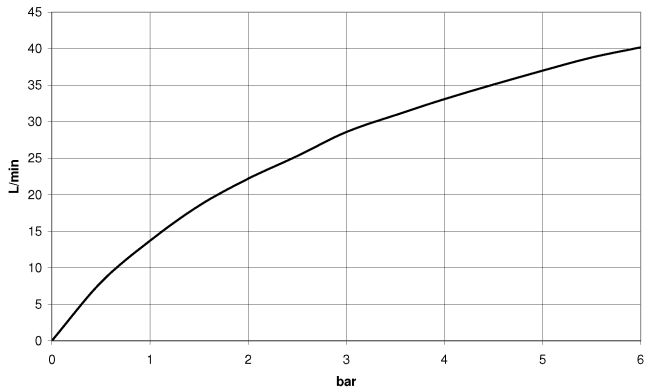

**META Bath spout without diverter for free-standing assembly - Brushed Dark Platinum**

META

13 672 661

- 282mm projection
- circular normal flow
- total height 811 - 881 mm
- height up to aerator 671 – 741 mm
- slide-on rosettes Ø 135 mm
- max. flow 28.6 l/min at 3 bar flow pressure

**Required miscellaneous**

- Concealed floor mounting -**
- min. recess depth 80 mm
  - max. recess depth 150 mm

35 945 970 90

**Flow rate chart**

13 672 661

**Spare parts list**

No.	Item Number	Name	Quantity used	Delivery time
1	04 30 09 027 00 90	key	1	2
2	09 29 03 127 90	aerator	1	60
3	09 14 10 101 90	seal	1	2
4	09 27 85 003-99	rosette	1	60
5	09 14 10 084 90	seal	1	2