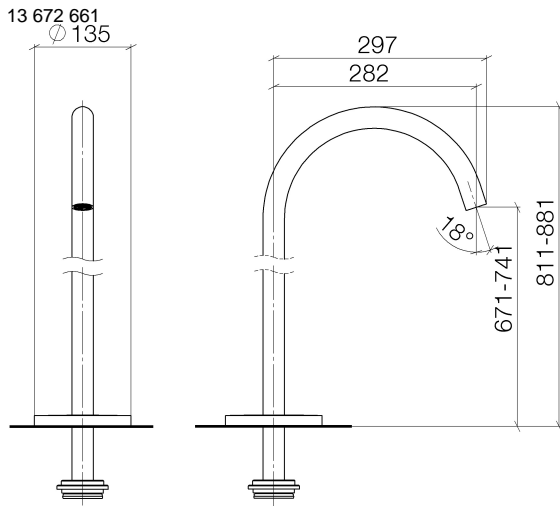

**META Bath spout without diverter for free-standing assembly - Brushed Dark Platinum**

META

13 672 661

- 282mm projection
- circular normal flow
- total height 811 - 881 mm
- height up to aerator 671 – 741 mm
- slide-on rosettes Ø 135 mm
- max. flow 28.6 l/min at 3 bar flow pressure

**Required miscellaneous**

- Concealed floor mounting -**
- min. recess depth 80 mm
  - max. recess depth 150 mm

35 945 970 90

**Flow rate chart**

13 672 661

**Spare parts list**

No.	Item Number	Name	Quantity used	Delivery time
1	04 30 09 027 00 90	key	1	2
2	09 29 03 127 90	aerator	1	60
3	09 14 10 101 90	seal	1	2
4	09 27 85 003-99	rosette	1	60
5	09 14 10 084 90	seal	1	2